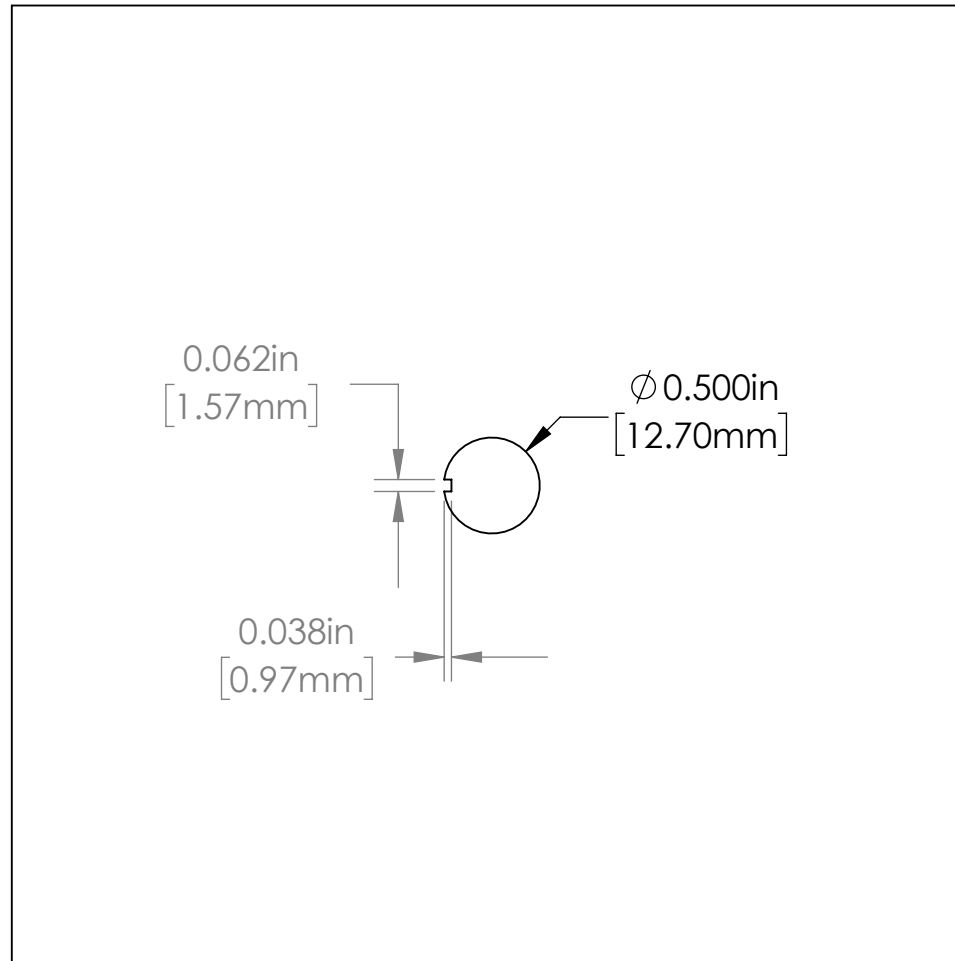

THIS DRAWING AND THE INFORMATION CONTAINED WITHIN IT ARE CONFIDENTIAL AND MAY NOT BE COPIED OR DISCLOSED WITHOUT THE WRITTEN PERMISSION OF BLUE SEA SYSTEMS.

THIRD ANGLE PROJECTION

BLUE SEA
SYSTEMS

425 Sequoia Drive Bellingham, WA 98226
Phone (360)738-8230 Fax (360)734-4195

WeatherDeck Toggle Switch
Mounting Template

SIZE	DWG. NO.	REV.
A	WeatherDeck Toggle Mounting Template	0
SCALE 1:1	WEIGHT:	SHEET 1 OF 1